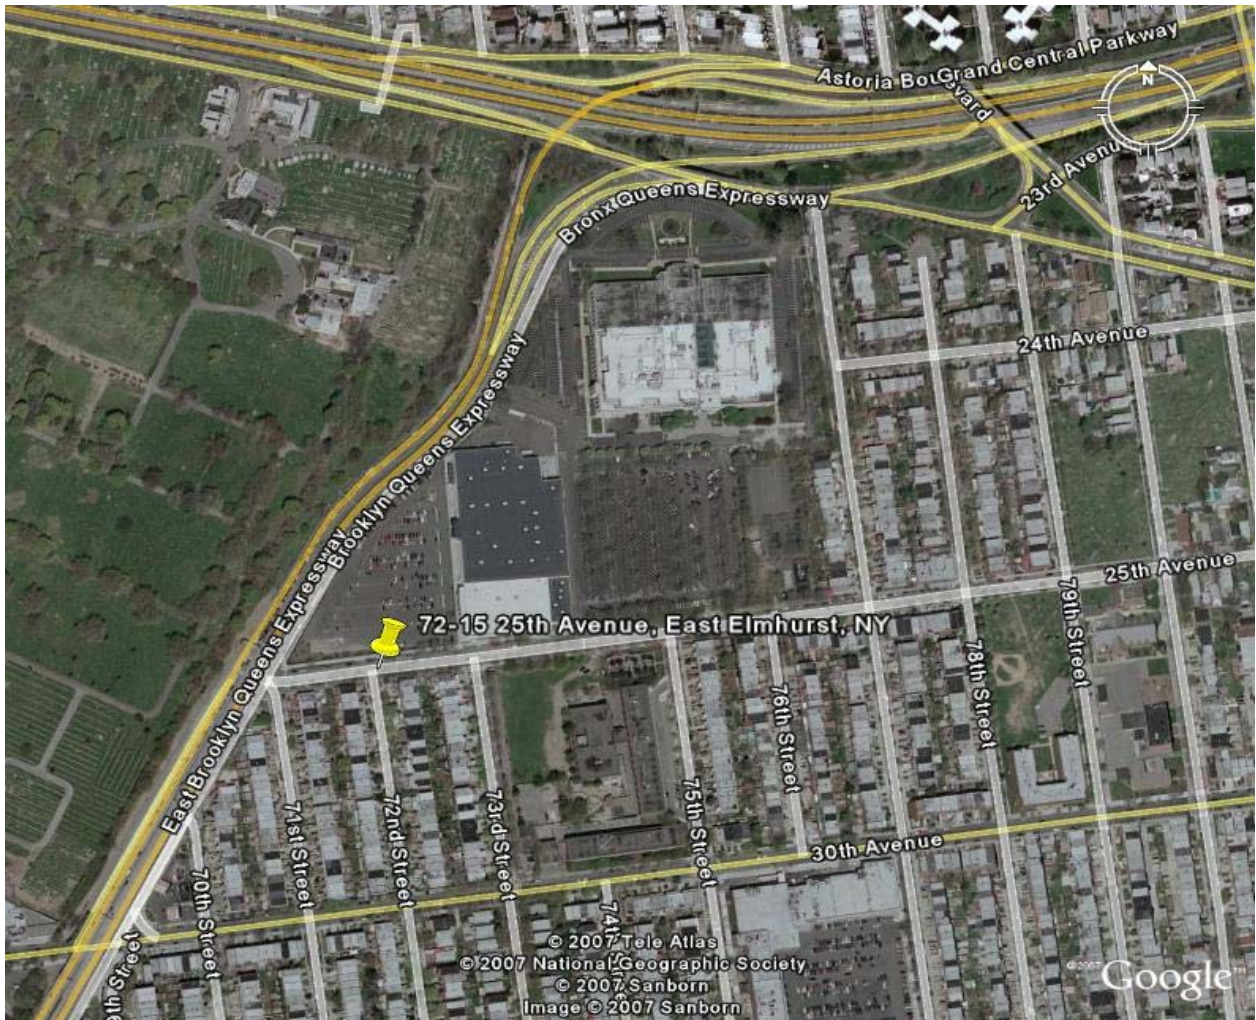

DRIVING DIRECTIONS
TO
72-15 25th AVENUE, EAST ELMHURST, NEW YORK

FROM LONG ISLAND (I-495 LONG ISLAND EXPRESSWAY)

Merge onto NORTHERN PKWY W. Merge onto I-495 W / LONG ISLAND EXPY via EXIT 29A toward NEW YORK. Take the GRAND CENTRAL PKWY exit-EXIT 22A-toward 108 ST. Merge onto GRAND CENTRAL PKWY W via EXIT 9W toward NORTHERN BLVD / RT-25A W. Take EXIT 5 toward MARINE AIR TERM / 82 ST / TERMINAL A. Turn LEFT onto DITMARS BLVD. DITMARS BLVD becomes 82nd ST. Turn RIGHT onto 25th AVE.

FROM NEW JERSEY

Merge onto I-95 N / NEW JERSEY TURNPIKE N toward CARS / TRUCKS-BUSES (Portions toll). Keep RIGHT to take I-95 N / NEW JERSEY TURNPIKE N toward I-80 / EXITS 15E -18E / US-46 / LINCOLN TUNNEL (Portions toll). Take EXIT 16E

toward LINCOLN TUNNEL / NEW YORK CITY. Keep LEFT to take NJ-495 E toward LINCOLN TUNNEL (Portions toll) (Crossing into NEW YORK). Stay STRAIGHT to go onto DYER AVE. Turn LEFT onto W 34th ST. Turn LEFT onto I-495 E / QUEENS MIDTOWN TUNNEL APPR / TUNNEL APPROACH ST. Take the QUEENS MIDTOWN TUNNEL ramp. Merge onto I-495 E (Portions toll). Take EXIT 17W-E toward I-278 / BKLYN-QUEENS EXPWY / STATEN ISLAND / BRONX. Merge onto I-278 E / BROOKLYN QUEENS EXPY W via the exit on the LEFT toward LA GUARDIA AIRPORT / BRONX. Take the 30 AVE exit-EXIT 43. Turn RIGHT onto 30th AVE. Turn LEFT onto BOODY ST / 68th ST. Continue to follow BOODY ST. Turn RIGHT onto 25th AVE.

PUBLIC TRANSPORTATION TO 72-15 25th AVENUE, EAST ELMHURST, NEW YORK

FROM FLUSHING

Take the Q66 bus westbound from the corner of Roosevelt Avenue and Main Street or at Northern Blvd and Main Street to 78th Street and Northern Blvd. Transfer to the Q47 Bus northbound to the corner of 25th Ave and 72nd Street.